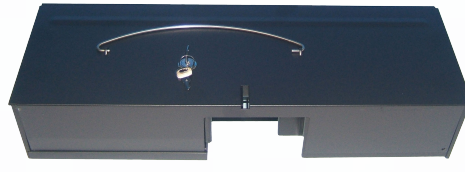

# APG460 Cash Drawer

## A ROBUST, PRACTICAL CASH DRAWER

APG's Entry Level Cash Drawers, ECD, are a range of cost effective, highly functional cash drawers that offer excellent value for money. The ECD range is perfectly suited for the small to medium retailer in a variety of sectors including hospitality and general retail where a good performing cash drawer is appreciated and a heavy-duty lifetime is not expected. The APG460 Flip Lid is extremely robust and has been designed to fit the majority of European checkouts.

### Versatile

The lockable lid provides safe and secure transport of the insert to the back office.

INSTALL IT. FORGET IT.

Removable insert

Insert with lockable lid

Lockable lid fitted to the insert

## APG460 Specifications:

<b>Size:</b>	(W x D x H, with feet) 460 x 170 x 100 mm 18.1 x 6.6 x 3.9 inches	<b>Insert:</b>	7 note, 8 coin removable insert with adjustable note and coin dividers
<b>Construction:</b>	Robust steel construction	<b>Media:</b>	1 media posting slot
<b>Cycle life:</b>	Tested to 500,00 cycles	<b>Currencies:</b>	Accepts the majority of European currencies (Euro, Sterling and many others)
<b>Warranty:</b>	One year warranty*	<b>Lock options:</b>	2 function lock: Electronic open, manual open
<b>Colour:</b>	Black with a textured finish and optional stainless steel lid	<b>Key options:</b>	2 position, random lock with 2 keys
<b>Interface:</b>	RJ12/24V with 1M cable	<b>Included:</b>	Lockable lid for insert
<b>Fixing:</b>	Bolt down facility in base		